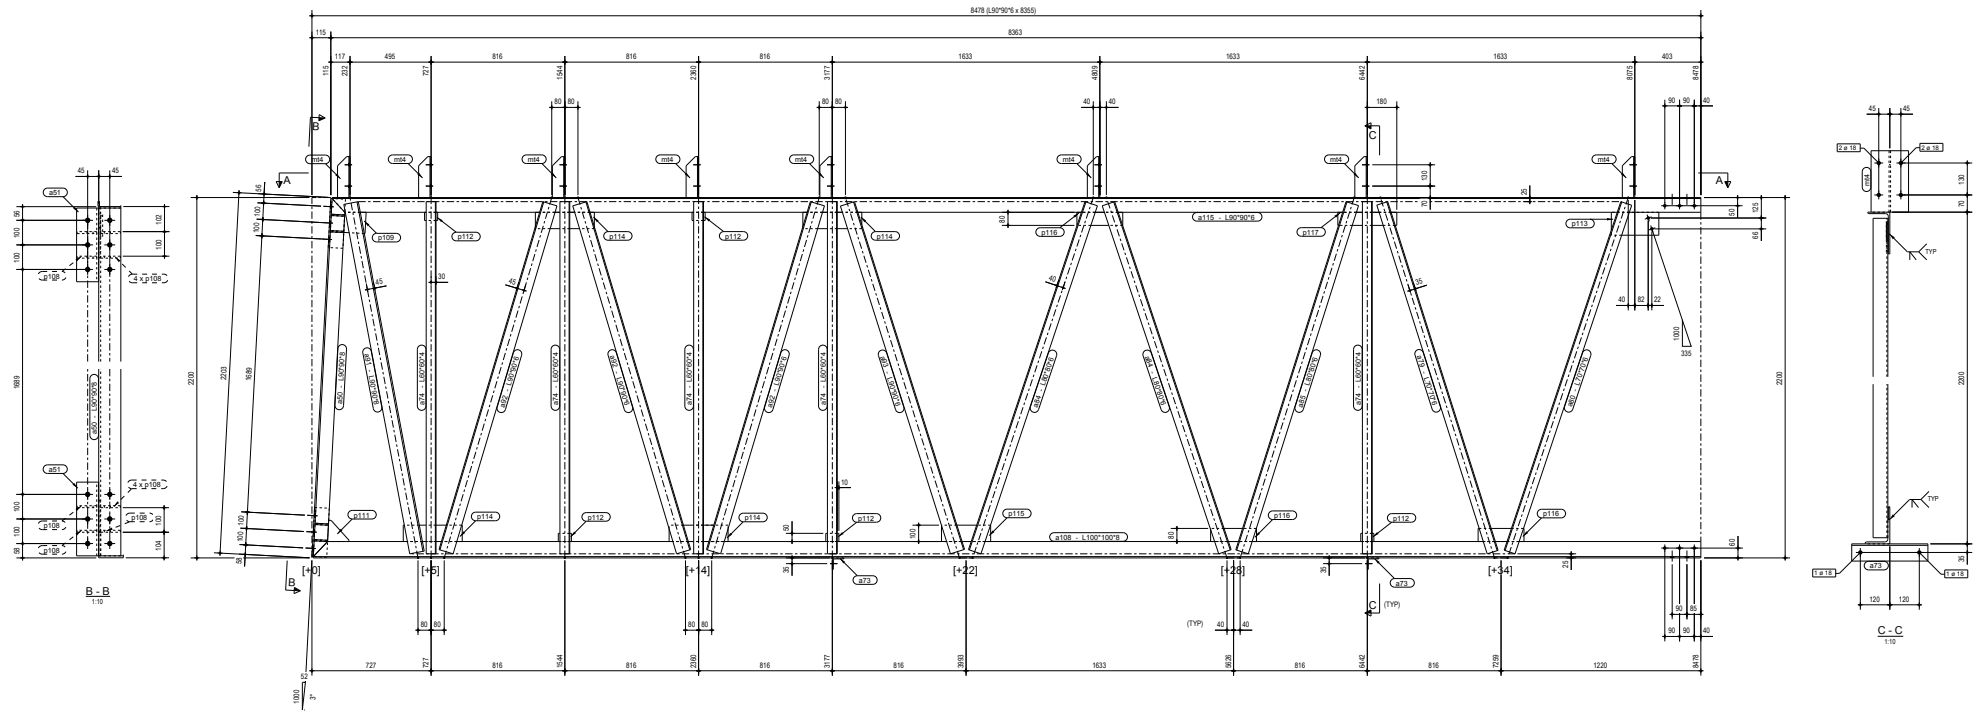

FORM NO.	011
EDITION	22
REVISION	17

CADCON	22 - TRUSSES REQ'D AS DRAWN MK'D	C-T1-1
ALEITA	17 - TRUSSES REQ'D AS DRAWN MK'D	A-T1-1

NOTE!
FOR CAMBER DIAGRAM
REFER Dwg No. CAD16-10-010