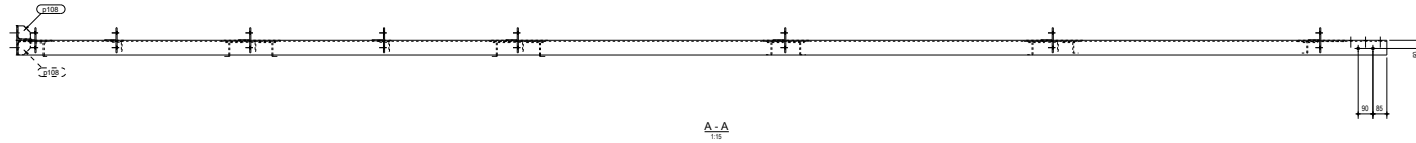

FORM NO.	011
EDITION	22
REVISION	17

CADCON	22 - TRUSSES REQ'D AS DRAWN MK'D	C-T1-1
ALEITA	17 - TRUSSES REQ'D AS DRAWN MK'D	A-T1-1

NOTE!
FOR CAMBER DIAGRAM
REFER Dwg No. CAD16-10-010